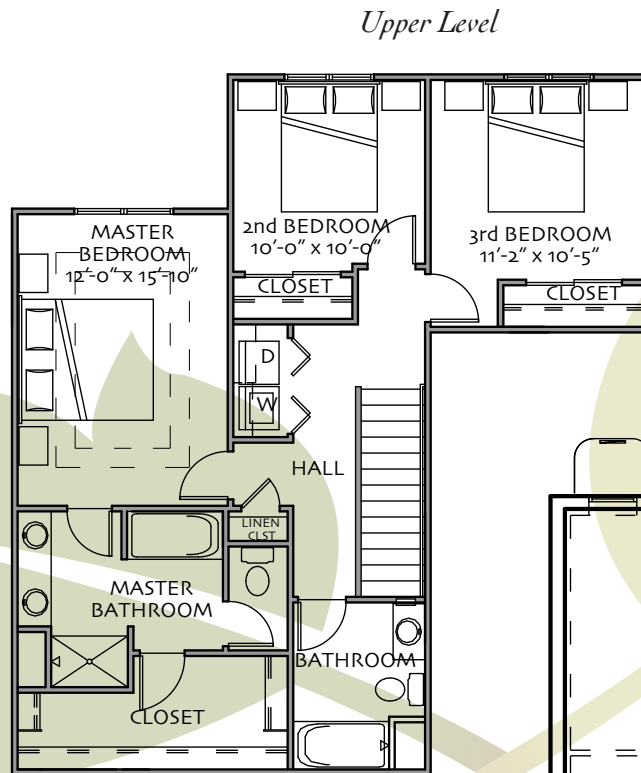

THE CROSSING

at Fossil Lake

Birch

1,448 Total Square Feet

3 Bedrooms
2 1/2 Bathrooms
Oversized Attached Garage

Covered Patio
Upper Level Laundry
607 sq. ft. Unfinished
Basement

Main Level

Upper Level

Basement

WWW.FOSSILLAKELIVING.COM

Printed with 100% Wind Powered Energy on 50% Recycled Paper

Actual floor plan and dimensions may vary from artists rendering. Specifications and pricing may change without notice. Builder reserves the right to substitute materials and features of equal or better quality without home buyer approval. February 10, 2010.