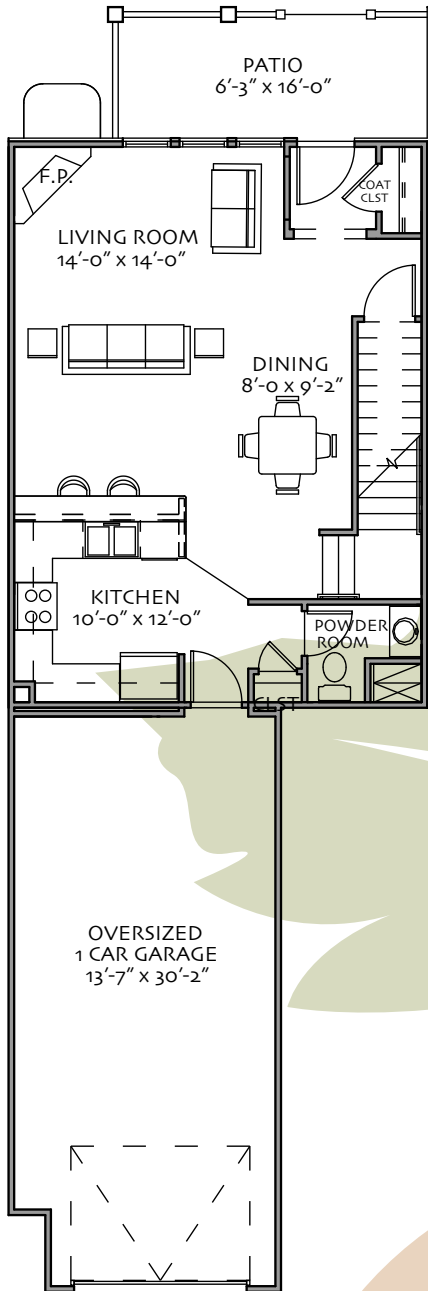

THE CROSSING

at Fossil Lake

Birch

1,448 Total Square Feet

3 Bedrooms
2 1/2 Bathrooms
Oversized Attached Garage

Covered Patio
Upper Level Laundry
607 sq. ft. Unfinished
Basement

Main Level

Upper Level

Basement

WWW.FOSSILLAKELIVING.COM

Printed with 100% Wind Powered Energy on 50% Recycled Paper

Actual floor plan and dimensions may vary from artists rendering. Specifications and pricing may change without notice. Builder reserves the right to substitute materials and features of equal or better quality without home buyer approval. February 10, 2010.