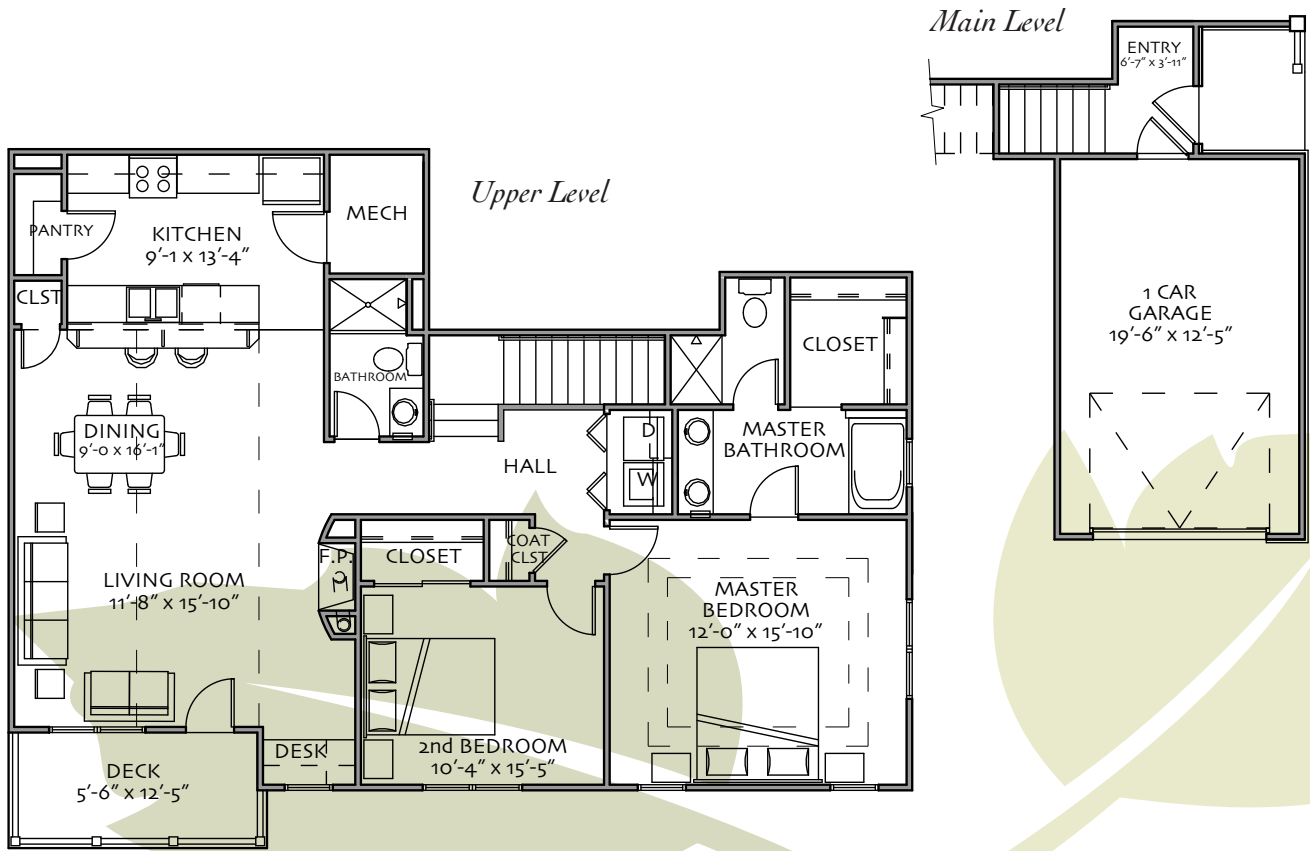

THE CROSSING

at Fossil Lake

Linden

1,285 Square Feet

2 Bedrooms
2 Bathrooms
Loft Style Living

Corner Unit
1-Car Attached Garage

www.FossilLakeLiving.com

Printed with 100% Wind Powered Energy on 50% Recycled Paper