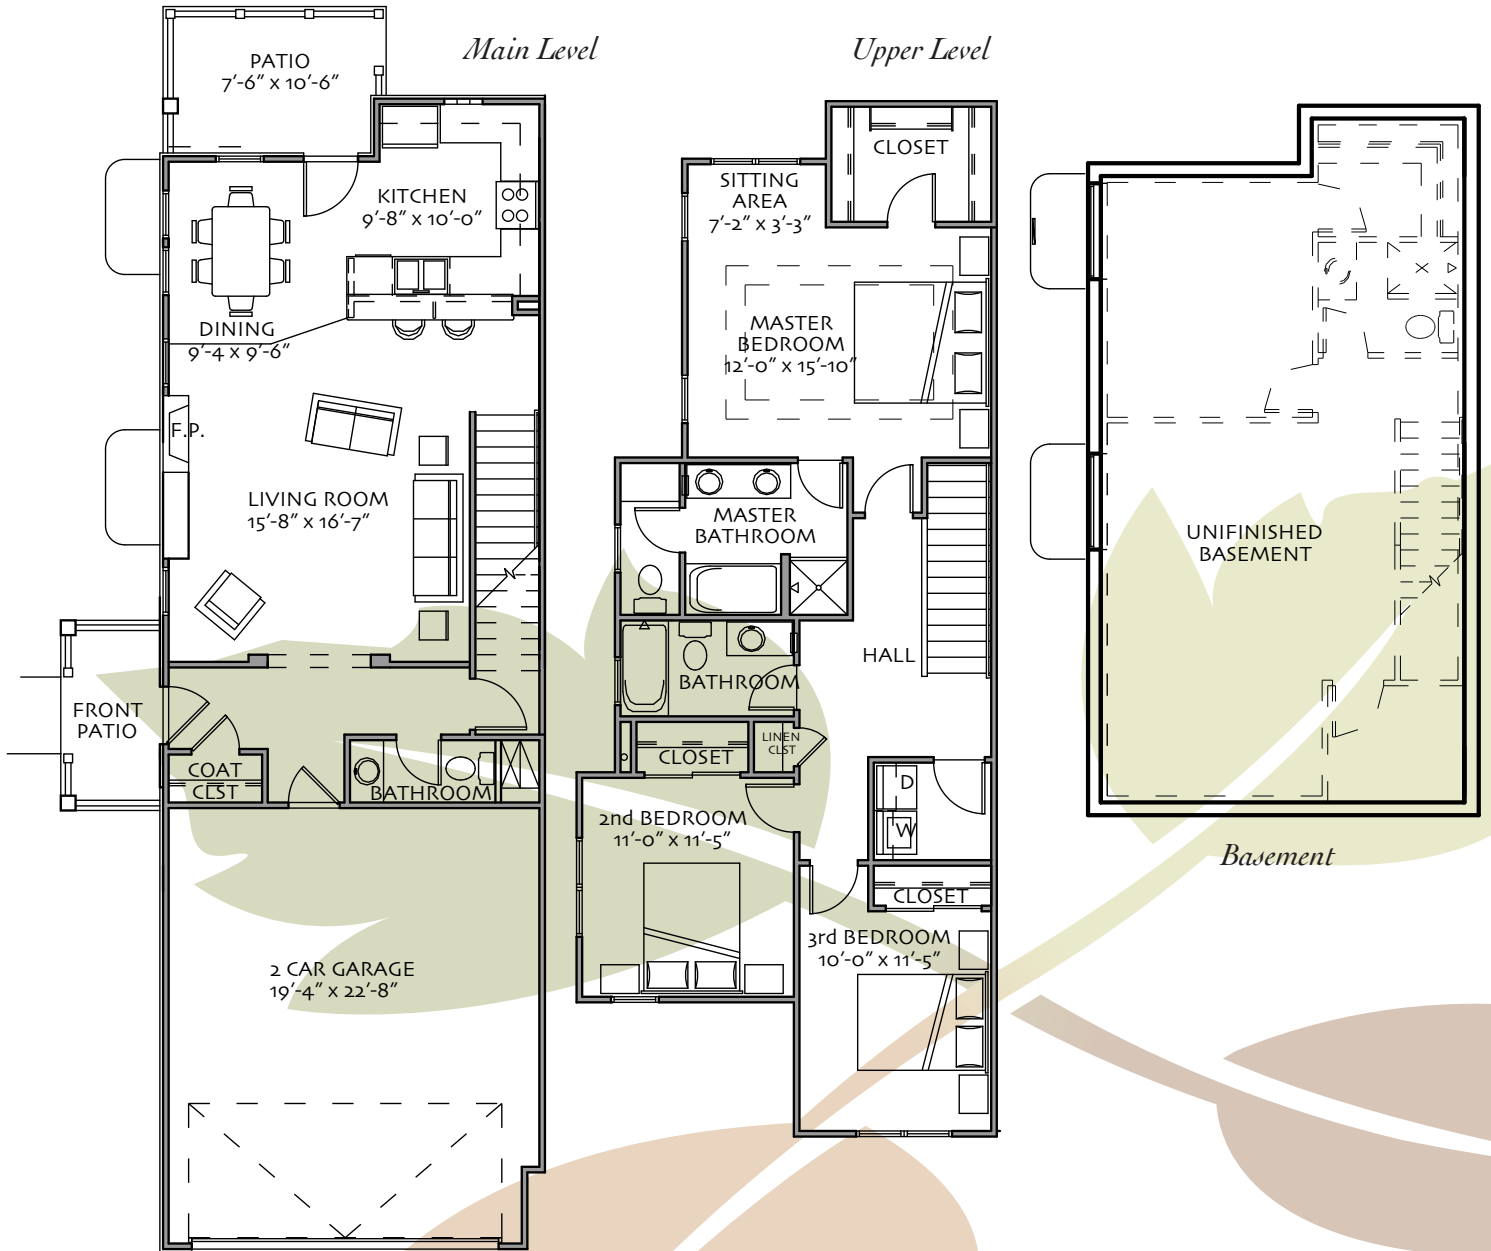

# THE CROSSING

at Fossil Lake

# Maple

1,574 Square Feet

3 Bedrooms  
2 1/2 Bathrooms  
5-Piece Master Bath

Gas Fireplace  
2-Car Attached Garage  
643 sq. ft. Unfinished  
Basement

[www.FossilLakeLiving.com](http://www.FossilLakeLiving.com)